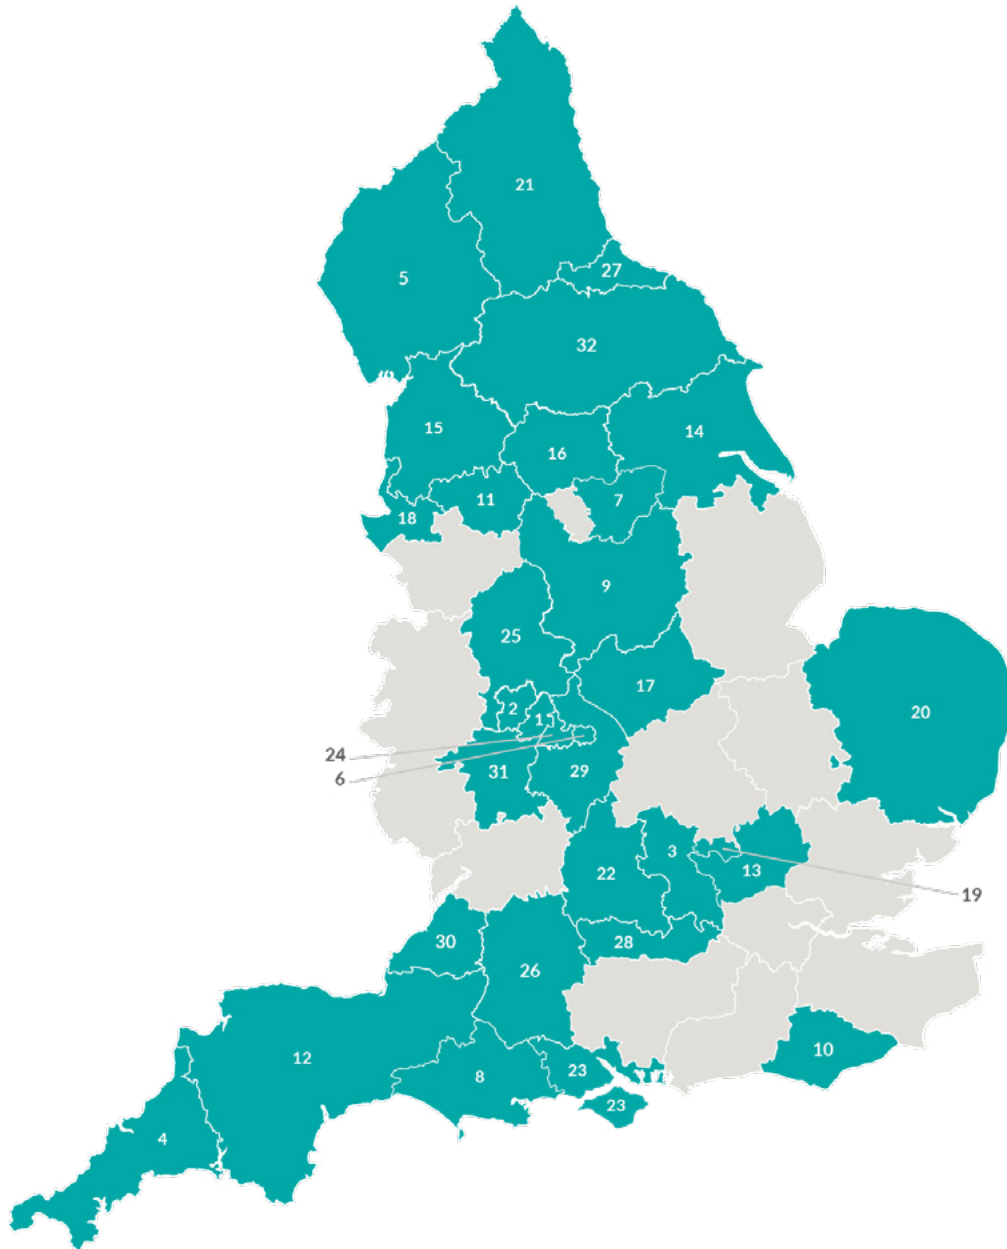

Careers Hubs

Hubs A-L

No	Name of hub	Type of hub
1	Birmingham	Wave 2
2	Black Country	Wave 1
		Wave 2
3	Buckinghamshire Thames Valley	Wave 1
4	Cornwall & the Isles of Scilly	Wave 1
5	Cumbria	Wave 1
6	Coventry	Wave 2
7	Doncaster	Wave 1
8	Dorset	Wave 2
9	D2N2	Wave 2
10	East Sussex	Wave 1
11	Greater Manchester	Wave 1
12	Heart of South West	Wave 1
		Wave 2
13	Hertfordshire	Wave 2
14	Humber	Wave 1
15	Lancashire	Wave 1
16	Leeds	Wave 1
		Wave 2
		SEND
17	Leicester & Leicestershire	Wave 1
18	Liverpool	Wave 1
		Wave 2
19	Luton	Wave 1

Careers Hubs

Hubs N-Z

No	Name of hub	Type of hub
20	New Anglia	Wave 1
21	North East	Wave 1
		Wave 2
		College
		SEND
22	Oxfordshire	Wave 2
23	Solent	Wave 1
		Wave 2
24	Solihull	Wave 2
25	Stoke-on-Trent & Staffordshire	Wave 1
26	Swindon & Wiltshire	Wave 1
27	Tees Valley	Wave 1
28	Thames Valley Berkshire	Wave 2
29	Warwickshire	Wave 2
30	West of England	Wave 1
		Wave 2
31	Worcestershire	Wave 1
32	York & North Yorkshire	Wave 1